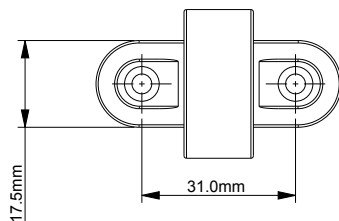

Ring Pull/Eye

Data Sheet

Chrome
RPSLCHZ

Brass (PVD)
RPSLPVDZ

Satin Chrome
RPSLPCZ

White
RPSLPWHZ

Technical Data

Ring Pulls			
Code	Name	Finish	Dimensions (mm)
RPSLPVDZ	Ring Pull	Brass (PVD)	H17 x W50
RPSLABRZ	Ring Pull	Antique Brass	H17 x W50
RPSLCHZ	Ring Pull	Chrome	H17 x W50
RPSLSCZ	Ring Pull	Satin Chrome	H17 x W50
RPSLSNZ	Ring Pull	Satin Nickel	H17 x W50
RPSLWHZ	Ring Pull	White	H17 x W50