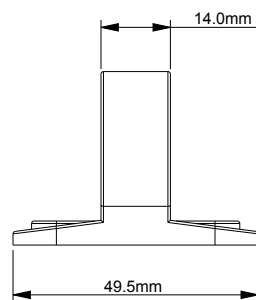

Ring Pull/Eye

Data Sheet

Chrome
RPSLCHZ

Brass (PVD)
RPSLPVDZ

Satin Chrome
RPSLPCZ

White
RPSLPWHZ

Technical Data

Ring Pulls			
Code	Name	Finish	Dimensions (mm)
RPSLPVDZ	Ring Pull	Brass (PVD)	H17 x W50
RPSLABRZ	Ring Pull	Antique Brass	H17 x W50
RPSLCHZ	Ring Pull	Chrome	H17 x W50
RPSLSCZ	Ring Pull	Satin Chrome	H17 x W50
RPSLSNZ	Ring Pull	Satin Nickel	H17 x W50
RPSLWHZ	Ring Pull	White	H17 x W50