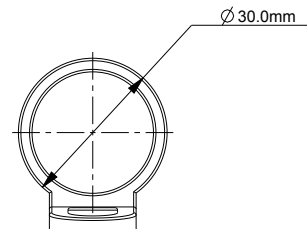

Ring Pull/Eye

Data Sheet

Chrome
RPSLCHZ

Brass (PVD)
RPSLPVDZ

Satin Chrome
RPSLPCZ

White
RPSLPWHZ

Technical Data

Ring Pulls			
Code	Name	Finish	Dimensions (mm)
RPSLPVDZ	Ring Pull	Brass (PVD)	H17 x W50
RPSLABRZ	Ring Pull	Antique Brass	H17 x W50
RPSLCHZ	Ring Pull	Chrome	H17 x W50
RPSLSCZ	Ring Pull	Satin Chrome	H17 x W50
RPSLSNZ	Ring Pull	Satin Nickel	H17 x W50
RPSLWHZ	Ring Pull	White	H17 x W50